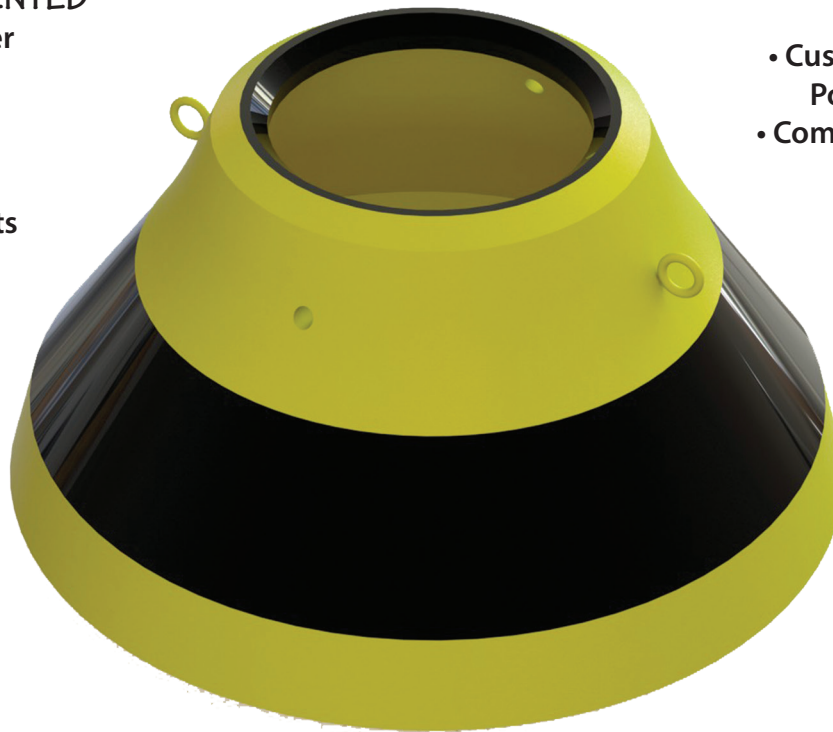

- Striker Hydraulic Breaker
Made by Toku America
- Foote-Jones
- Liwell Screens
- Phoenix Belting
- Trio Engineered Products
- Soil 2 0 - Dust Control
- GIW
- Hatec

EQUIPMENT SALES

NEW & USED

RENTALS

- Screens
- Cone Crushers
- Jaw Crushers
- Impactors - Horizontal
& Vertical
- Conveyors
- Feeders
- Washing Equipment